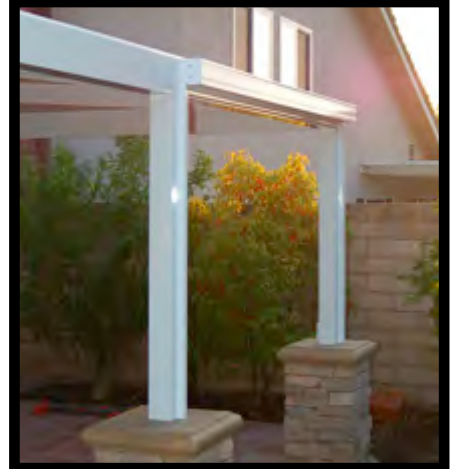

LED Lighting

Pilasters

Unlimited Cover Options

Speakers

PREMIER AWNINGS

commercial & residential services

Vertical Screens

Sun and Wind Control Options From 70% to 100% protection

Solar Screen Tracks and Housing Blend Seamlessly into the Patio System to Create an Outdoor Room with the push of a button

Our Most Popular Solar Fabric Color Choices

Brown

Grey

Desert Sand

Black

Beige

PREMIER AWNINGS